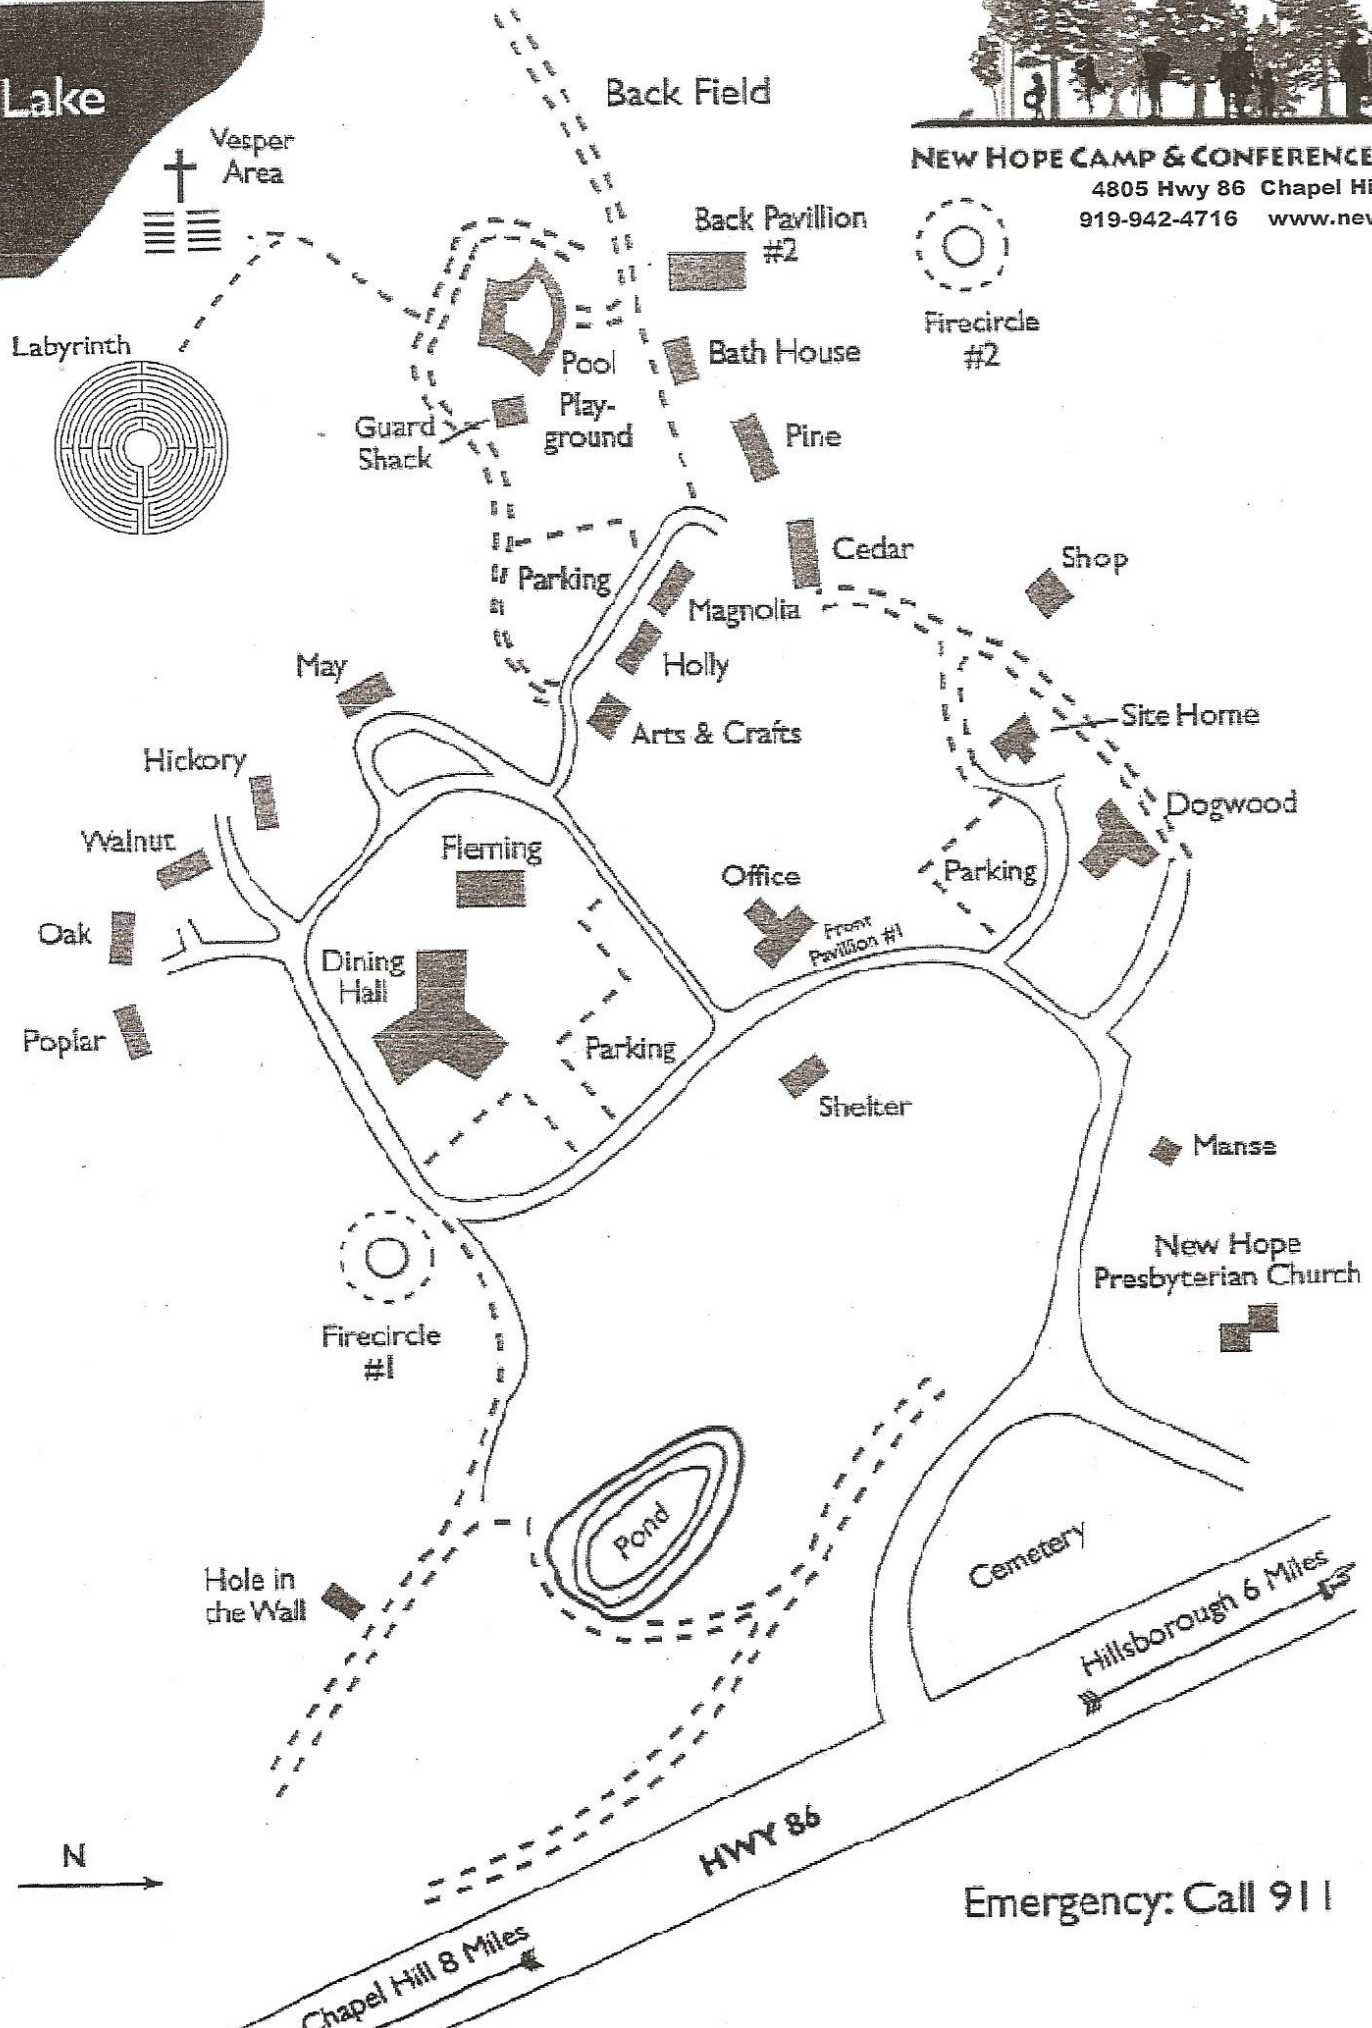

**NEW HOPE CAMP & CONFERENCE CENTER, INC**  
 4805 Hwy 86 Chapel Hill, NC 27514  
 919-942-4716 www.newhopeccc.org

**Emergency: Call 911**